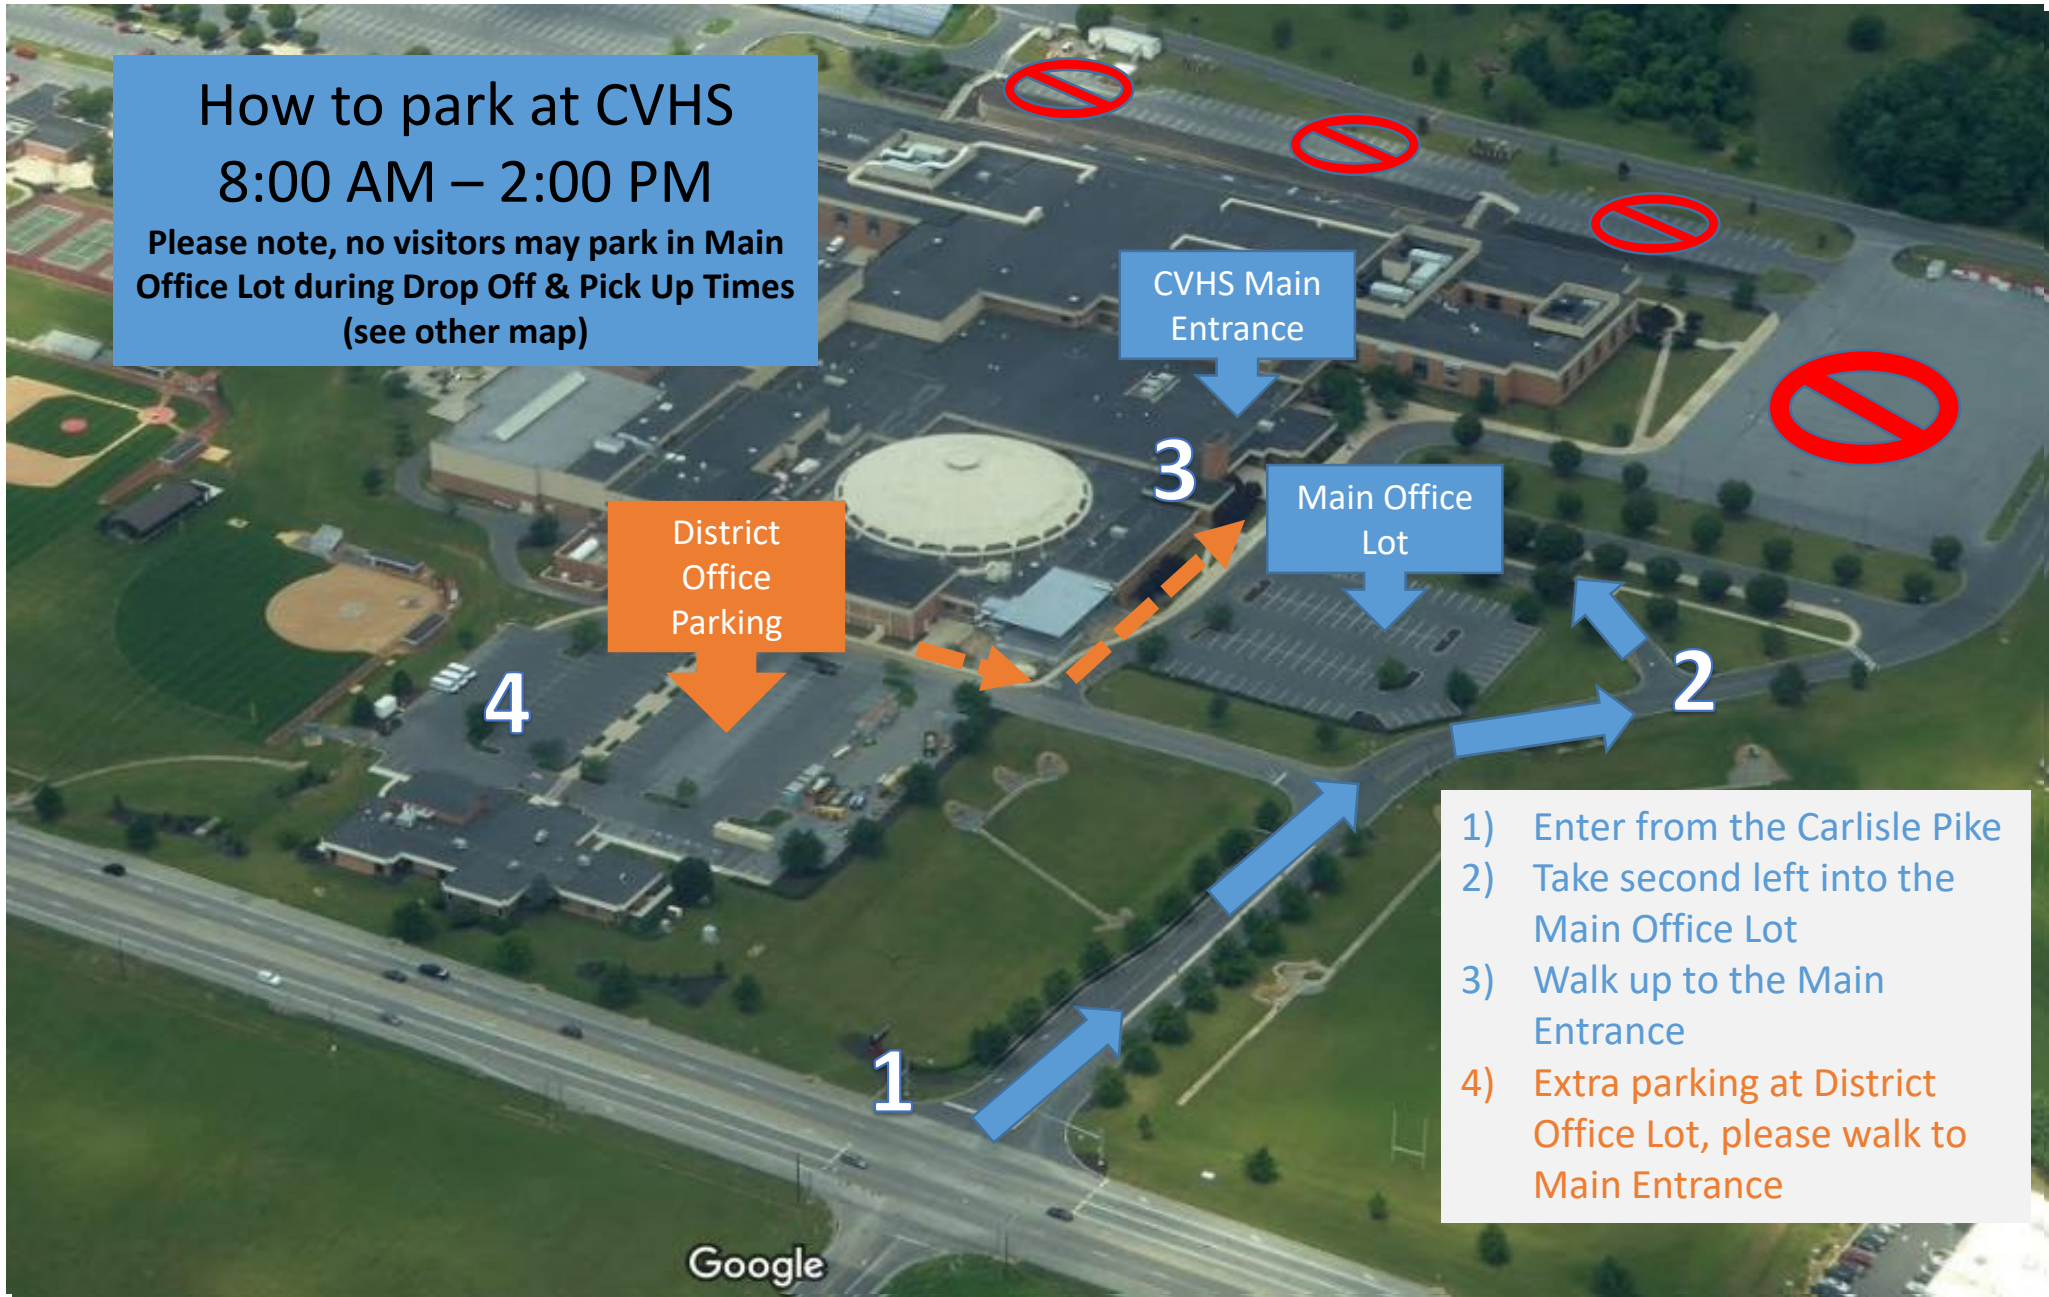

# How to park at CVHS

8:00 AM – 2:00 PM

Please note, no visitors may park in Main Office Lot during Drop Off & Pick Up Times (see other map)

CVHS Main Entrance

Main Office Lot

District Office Parking

- 1) Enter from the Carlisle Pike
- 2) Take second left into the Main Office Lot
- 3) Walk up to the Main Entrance
- 4) Extra parking at District Office Lot, please walk to Main Entrance